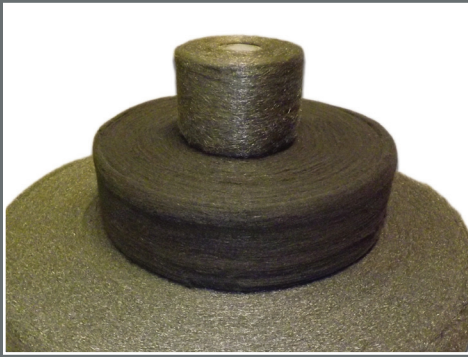

# Steel Wool Rolls

Steel Wool Products for Cleaning, Refinishing and Polishing.

Steel Wool Rolls are the Top Choice for professionals for many Manufacturing, Janitorial, Automotive and Commercial applications.

**Grade #2, 3 or 4:**

Industrial cleaning,  
stripping, rust removal,  
rodent control,  
glass block.

- A steel wool roll is a continuous ribbon of steel wool that is approximately 1/2" thick and 4" wide that is compactly wound onto a 4" wide cardboard core.
- Our reels are made from superior quality raw materials that are specially produced for our steel wool to create improved fiber strength.
- Standard size rolls are: 250g, 1lb, 5lb and 20lbs.